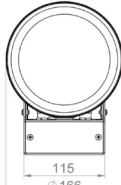

MAIN FEATURES

Light Source	CITILED COB
Colour Temperature	6.000 °K
Gobo Size	O.D. \varnothing 37,5mm - I.D. \varnothing 30mm

Power Mode	25W		50W		75W		
Luminous Flux Source	4.000 lm		7.100 lm			9.600 lm	
Optical System	70 mm	56 mm	90 mm	140 mm	56 mm	90 mm	140 mm
Angular Aperture	25°	32°	18°	12°	32°	18°	12°
Illuminance max at 5m	297	700	1825	4700	900	2325	6100
Efficiency	25%	56%	51%	49%	56%	51%	48%
Optical Efficiency	1.000 lm	4.000 lm	3.600 lm	3.460 lm	5.400 lm	4.900 lm	4.650 lm
Luminous Efficacy	40 lm/W	80 lm/W	72 lm/W	69 lm/W	72 lm/W	66 lm/W	62 lm/W

WEIGHT	6 kg	WEIGHT	8,6 kg
---------------	------	---------------	--------

SIGNUM**SIGNUM 140 - ROTATOR**

SIGNUM

MODEL

CODE

Signum 25W-M 111A300

Signum 25W 111A000

Lens 70 mm 1119300