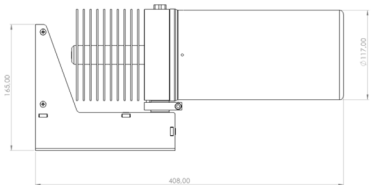

SIGNUM

BODY

Material	Aluminium
Protection Rating	IP65
IK Rating	IK09
Photobiological safety	Risk Group 1 for Signum 25W and Signum 50W - Risk Group 2 for Signum 75W
Surface Finishing	Black Painting RAL 9005

POWER SUPPLY

Power Mode	110-240V 50/60Hz
Protection Class (EN 60598-1)	Class I
Efficiency	PF$\geq$0.97/115VAC, PF$\geq$0.95/230VAC, PF$\geq$0.92/277VAC at full load
Power Consumption	72,5W for 75W and 58,59W for 50W
Maximum number of devices for B16A/C16A switch	48 pieces for 75 W - 59 pieces for 50 W Z

MAIN FEATURES

Light Source	CITILED COB
Colour Temperature	6.000 °K
Gobo Size	O.D. $\varnothing$37,5mm - I.D. $\varnothing$30mm

Power Mode	25W		50W		75W		
Luminous Flux Source	4.000 lm		7.100 lm			9.600 lm	
Optical System	70 mm	56 mm	90 mm	140 mm	56 mm	90 mm	140 mm
Angular Aperture	25°	32°	18°	12°	32°	18°	12°
Illuminance max at 5m	297	700	1825	4700	900	2325	6100
Efficiency	25%	56%	51%	49%	56%	51%	48%
Optical Efficiency	1.000 lm	4.000 lm	3.600 lm	3.460 lm	5.400 lm	4.900 lm	4.650 lm
Luminous Efficacy	40 lm/W	80 lm/W	72 lm/W	69 lm/W	72 lm/W	66 lm/W	62 lm/W

OPTIONAL

Controllable with Casambi via Android and IOS app (on / off - network creation - batch or single control
WIRELESS proximity sensor activation (creation of networks up to 32 units - operation under WIFI network or in
Cloud)
Compatible with DALI and DMX networks

WEIGHT	6 kg	WEIGHT	8,6 kg

SIGNUM

SIGNUM 140 - ROTATOR