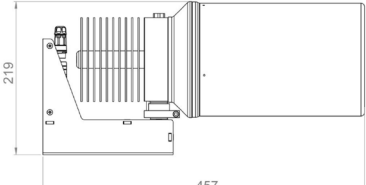

SIGNUM

BODY

Material	Aluminium
Protection Rating	IP65
IK Rating	IK09
Photobiological safety	Risk Group 1 for Signum 25W and Signum 50W - Risk Group 2 for Signum 75W
Surface Finishing	Black Painting RAL 9005

POWER SUPPLY

Power Mode	110-240V 50/60Hz
Protection Class (EN 60598-1)	Class I
Efficiency	PF$\geq$0.97/115VAC, PF$\geq$0.95/230VAC, PF$\geq$0.92/277VAC at full load
Power Consumption	72,5W for 75W and 58,59W for 50W
Maximum number of devices for B16A/C16A switch	48 pieces for 75 W - 59 pieces for 50 W Z

MAIN FEATURES

Light Source	CITILED COB
Colour Temperature	6.000 °K
Gobo Size	O.D. $\varnothing$37,5mm - I.D. $\varnothing$30mm

Power Mode	25W		50W		75W		
Luminous Flux Source	4.000 lm		7.100 lm			9.600 lm	
Optical System	70 mm	56 mm	90 mm	140 mm	56 mm	90 mm	140 mm
Angular Aperture	25°	32°	18°	12°	32°	18°	12°
Illuminance max at 5m	297	700	1825	4700	900	2325	6100
Efficiency	25%	56%	51%	49%	56%	51%	48%
Optical Efficiency	1.000 lm	4.000 lm	3.600 lm	3.460 lm	5.400 lm	4.900 lm	4.650 lm
Luminous Efficacy	40 lm/W	80 lm/W	72 lm/W	69 lm/W	72 lm/W	66 lm/W	62 lm/W

OPTIONAL

Controllable with Casambi via Android and IOS app (on / off - network creation - batch or single control
WIRELESS proximity sensor activation (creation of networks up to 32 units - operation under WIFI network or in
Cloud)
Compatible with DALI and DMX networks

WEIGHT	6 kg	WEIGHT	8,6 kg

SIGNUM

SIGNUM 140 - ROTATOR