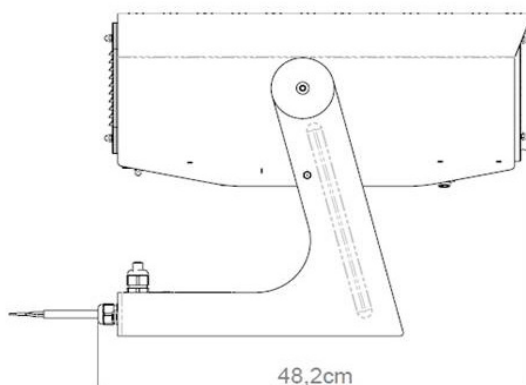

DIVUM 30K Plus

BODY

Material	Aluminium - Steel
Protection Rating	IP54
IK Raing	IK09
Surface Finishing	Blck Painting RAL 9005

POWER SUPPLY

Power Mode	250W
	110-240V 50/60Hz

MAIN FEATURES

Light Source	200W CITEDLED COB	
Colour Temperature	6.000 °K	
Luminous Flux Source	25.576 lm	
Optical System	59 mm	140 mm
Gobo Size	I.D. ø40mm	I.D. ø30mm
Angular Aperture	38,8°	12°
Illuminance max at 5m	835 lux	5825 lux
Optical Efficiency	24%	11,4%
Total Lumen Output	6.150 lm	2.925 lm
Luminous Efficacy	30,75 lm/W	14,65 lm/W

WEIGHT

12 kg