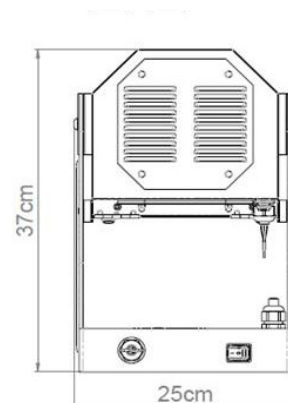

DIVUM 30K Plus

BODY

Material	Aluminium - Steel
Protection Rating	IP54
IK Raing	IK09
Surface Finishing	Blck Painting RAL 9005

POWER SUPPLY

Power Mode	250W
	110-240V 50/60Hz

MAIN FEATURES

Light Source	200W CITEDLED COB	
Colour Temperature	6.000 °K	
Luminous Flux Source	25.576 lm	
Optical System	59 mm	140 mm
Gobo Size	I.D. ø40mm	I.D. ø30mm
Angular Aperture	38,8°	12°
Illuminance max at 5m	835 lux	5825 lux
Optical Efficiency	24%	11,4%
Total Lumen Output	6.150 lm	2.925 lm
Luminous Efficacy	30,75 lm/W	14,65 lm/W

WEIGHT

12 kg