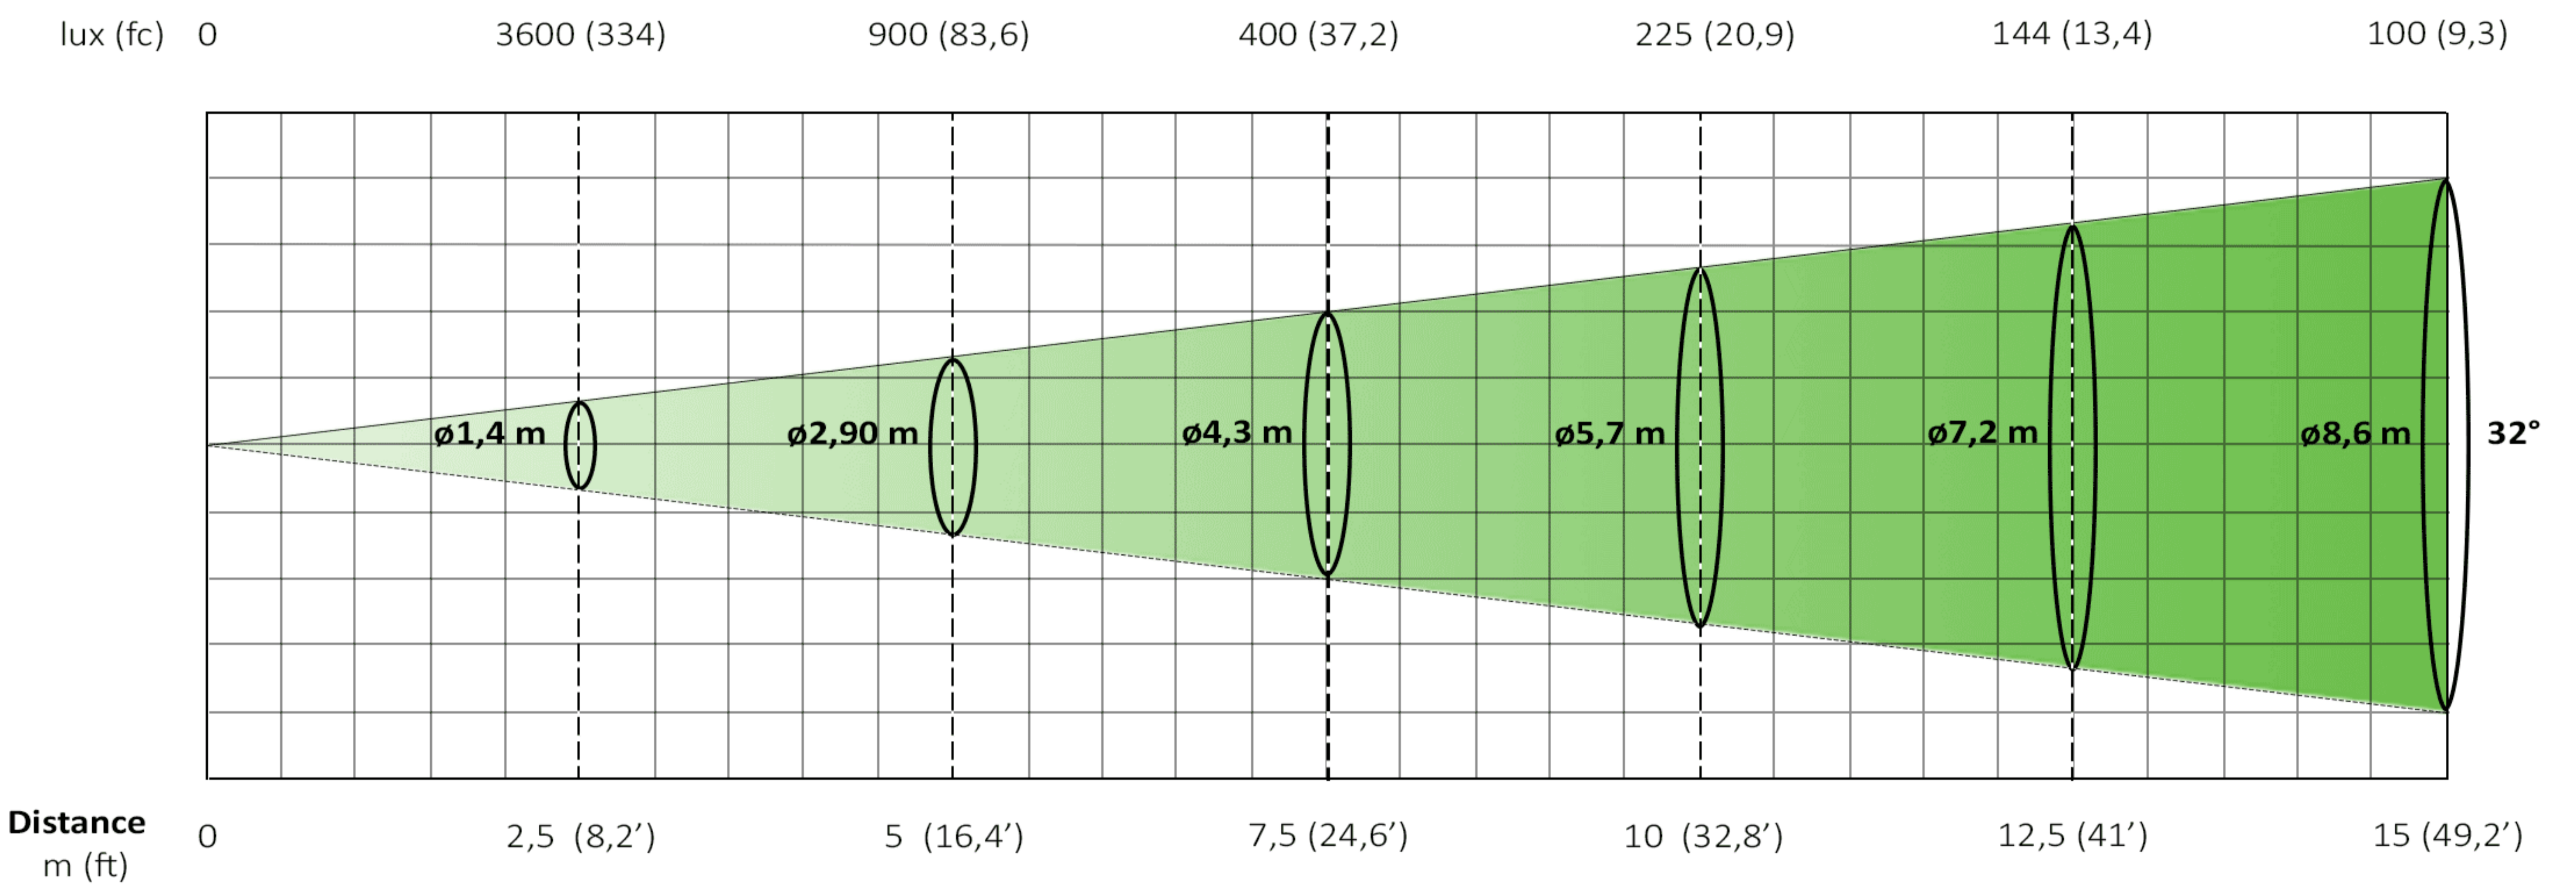

## SIGNUM 75W

Projection Lens Focal **90 mm**- Angle aperture **18°** (I.D.  $\varnothing$ 30mm)

Total lumen output: **4.900 lm**- Luminous efficacy: **66 lm/W** - Optical Efficiency: **51%**

Projection Lens Focal **56 mm** - Angle aperture **32°** (I.D.  $\varnothing$ 30mm)

Total lumen output: **5.400 lm**- Luminous efficacy: **72 lm/W**- Optical Efficiency: **56%**

Projection Lens Focal **140 mm**- Angle aperture **12°** (I.D.  $\varnothing$ 30mm)

Total lumen output: **4650 lm**- Luminous efficacy: **62 lm/W** - Optical Efficiency: **48%**