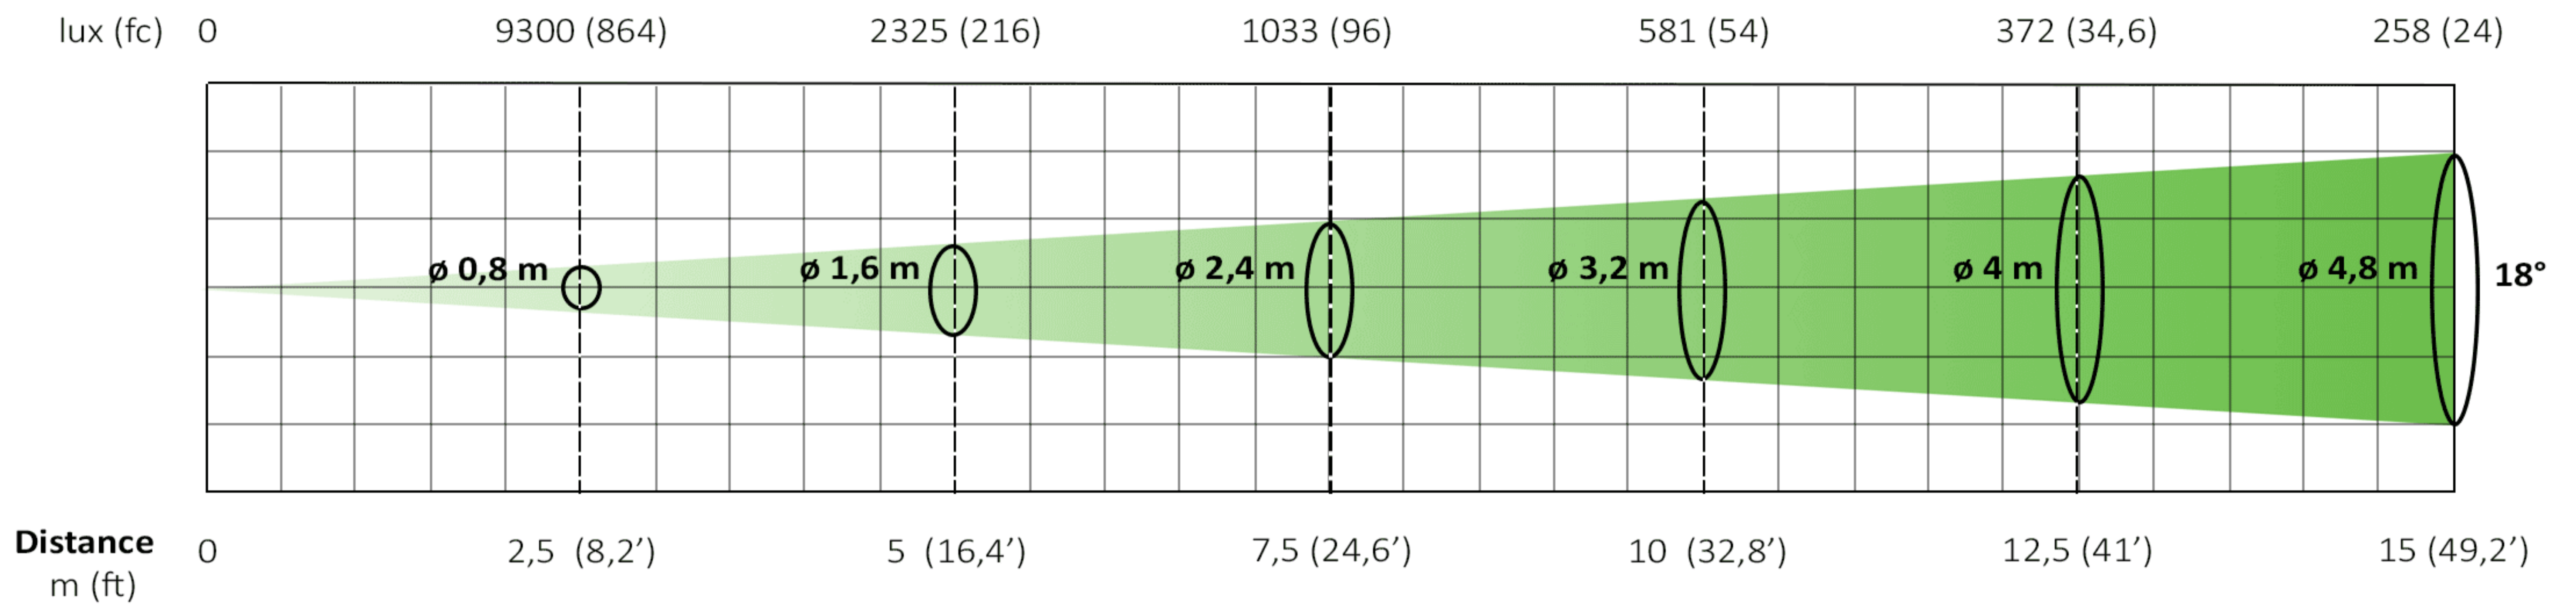

## SIGNUM 75W

Projection Lens Focal **90 mm**- Angle aperture **18°** (I.D.  $\varnothing$ 30mm)

Total lumen output: **4.900 lm**- Luminous efficacy: **66 lm/W** - Optical Efficiency: **51%**

Projection Lens Focal **56 mm** - Angle aperture **32°** (I.D.  $\varnothing$ 30mm)

Total lumen output: **5.400 lm**- Luminous efficacy: **72 lm/W**- Optical Efficiency: **56%**

Projection Lens Focal **140 mm**- Angle aperture **12°** (I.D.  $\varnothing$ 30mm)

Total lumen output: **4650 lm**- Luminous efficacy: **62 lm/W** - Optical Efficiency: **48%**