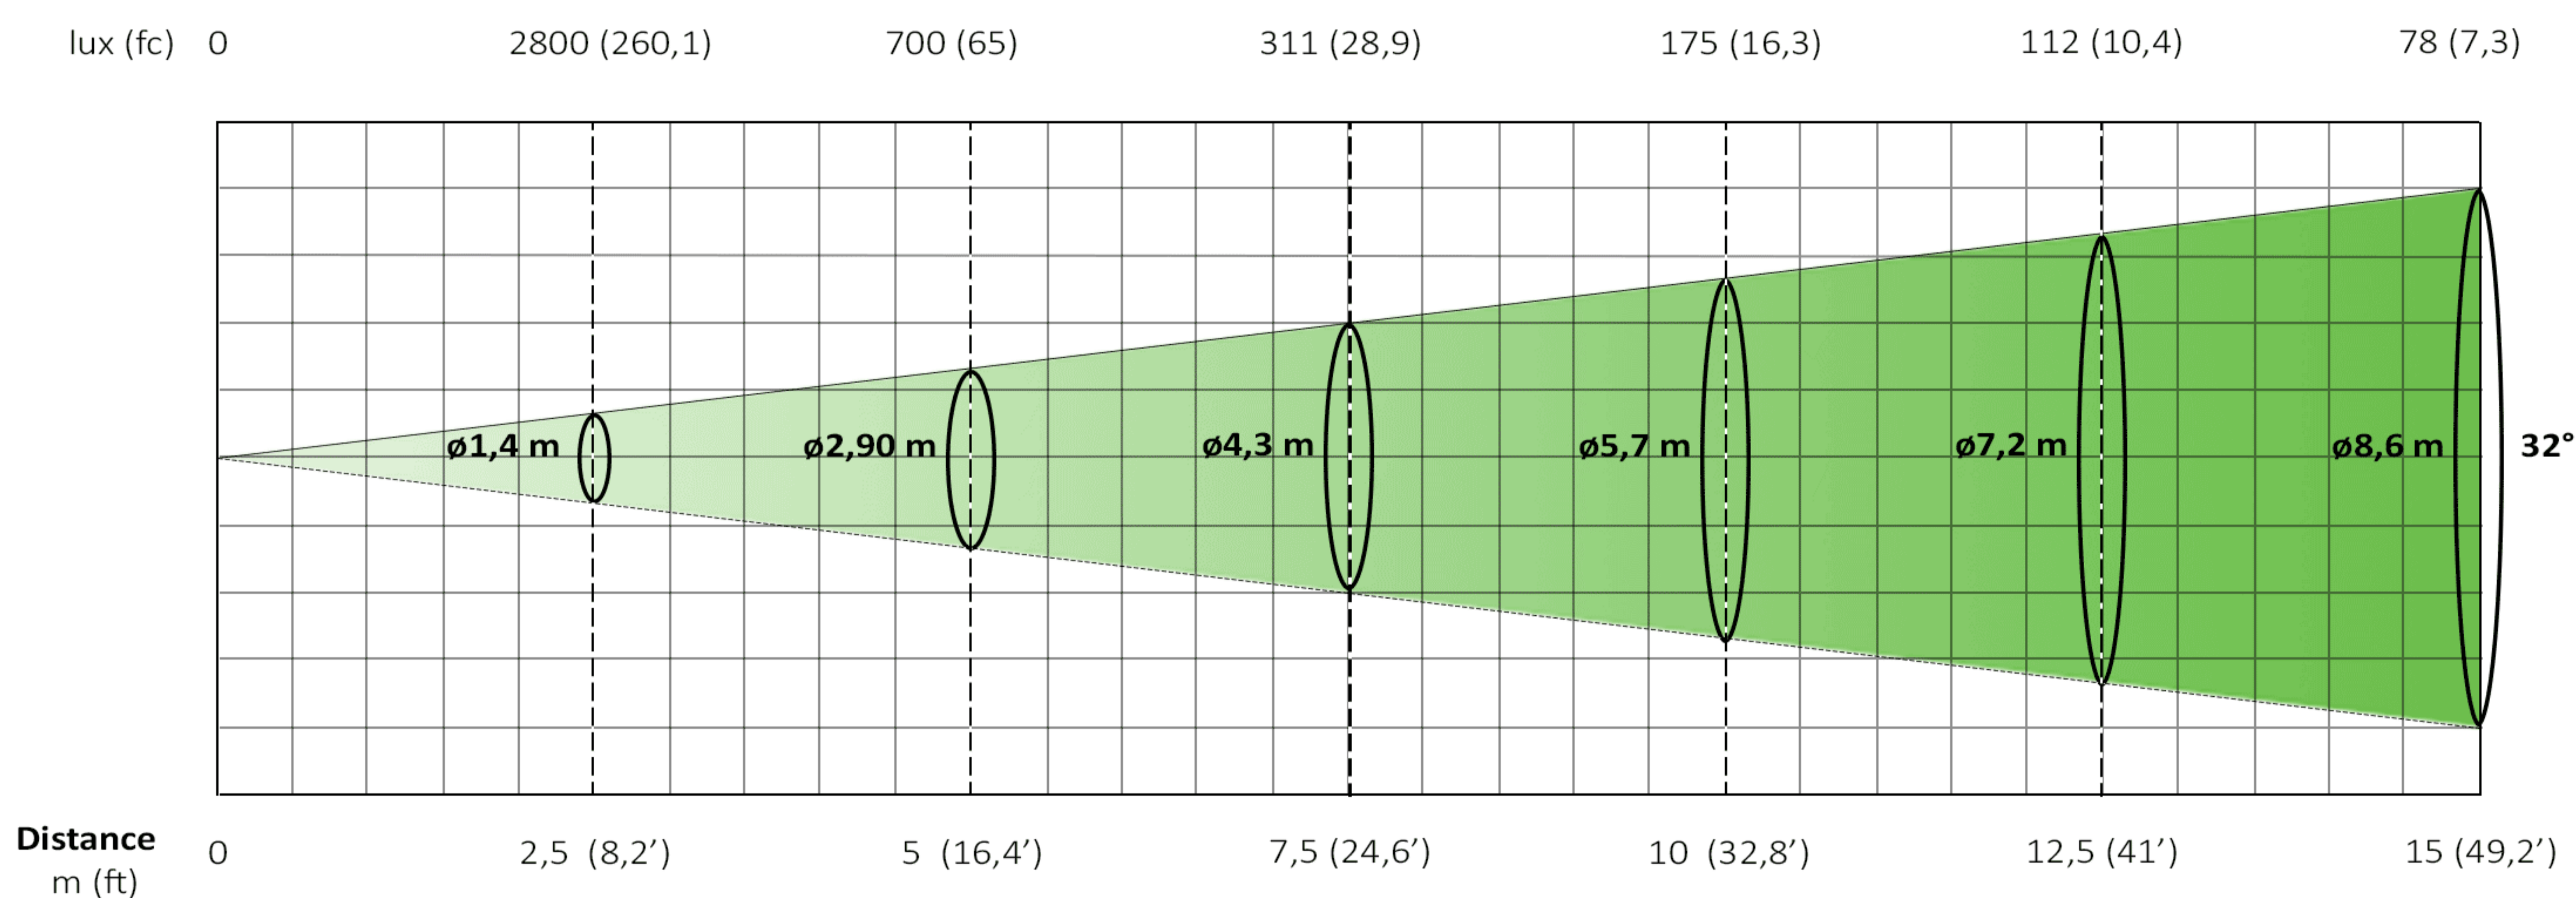

SIGNUM 50W

Projection Lens Focal **90 mm** - Angle aperture **18°** (I.D. \varnothing 30mm)

Total lumen output: **3.600 lm** - Luminous efficacy: **72 lm/W** - Optical Efficiency: **51%**

Projection Lens Focal **56 mm** - Angle aperture **32°** (I.D. \varnothing 30mm)

Total lumen output: **4.000 lm** - Luminous efficacy: **80 lm/W** - Optical Efficiency: **56%**

Projection Lens Focal **140 mm** - Angle aperture **12°** (I.D. \varnothing 30mm)

Total lumen output: **3.460 lm** - Luminous efficacy: **69 lm/W** - Optical Efficiency: **49%**