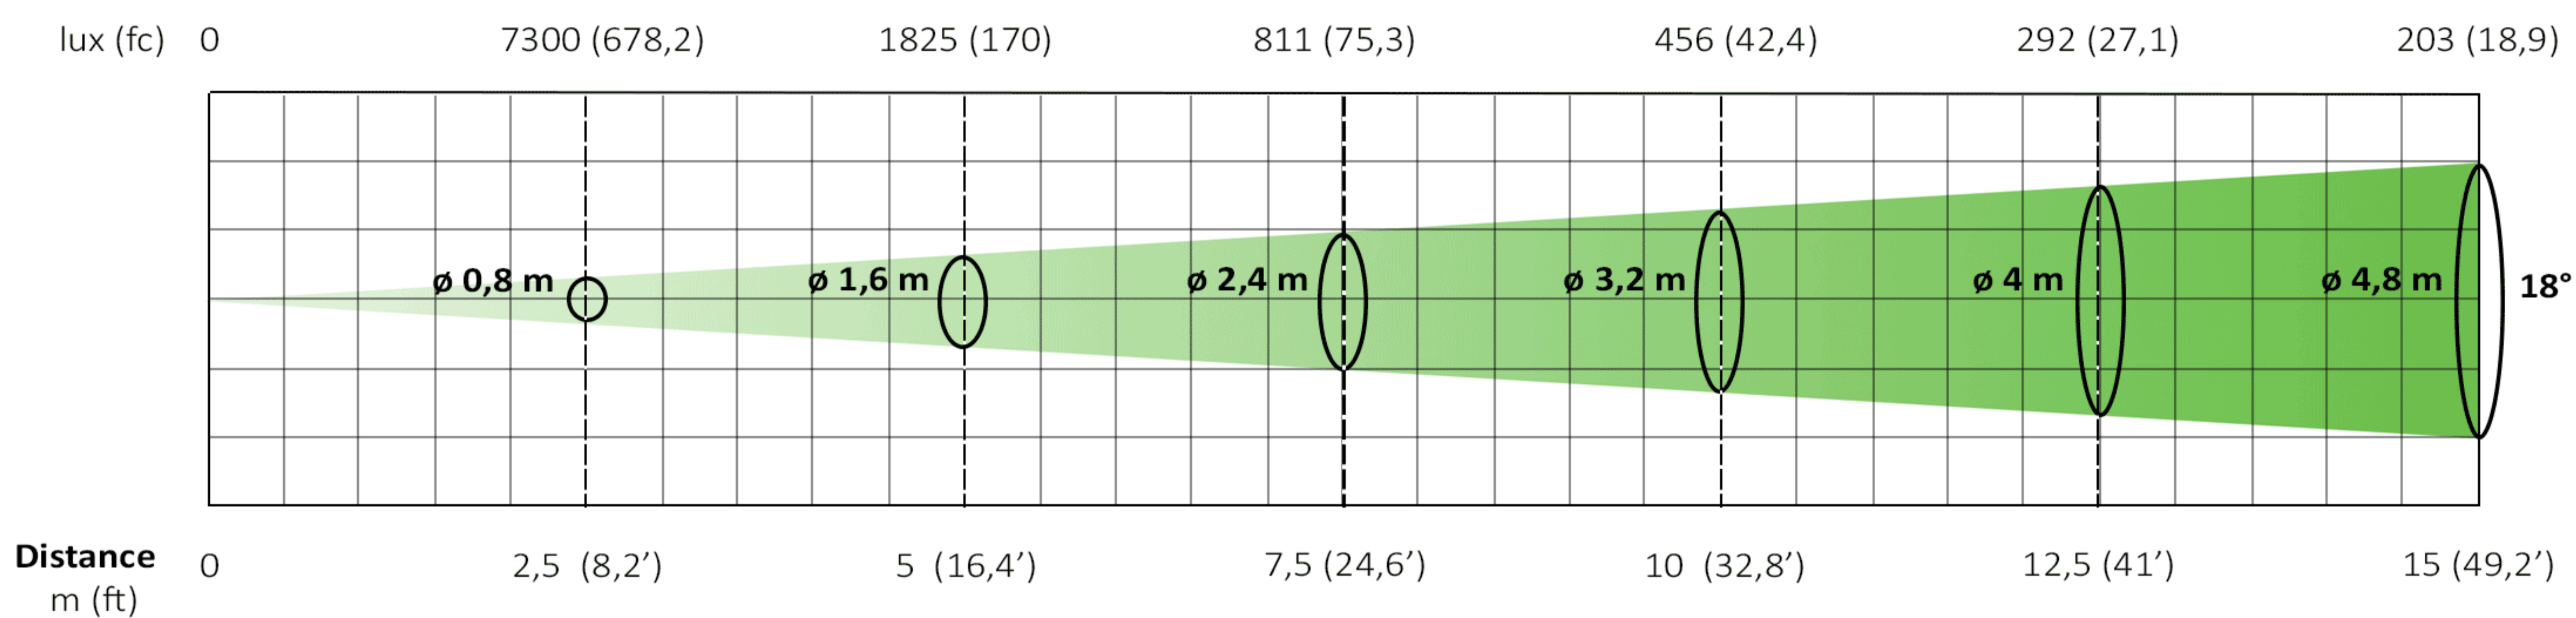

SIGNUM 50W

Projection Lens Focal **90 mm** - Angle aperture **18°** (I.D. \varnothing 30mm)

Total lumen output: **3.600 lm** - Luminous efficacy: **72 lm/W** - Optical Efficiency: **51%**

Projection Lens Focal **56 mm** - Angle aperture **32°** (I.D. \varnothing 30mm)

Total lumen output: **4.000 lm** - Luminous efficacy: **80 lm/W** - Optical Efficiency: **56%**

Projection Lens Focal **140 mm** - Angle aperture **12°** (I.D. \varnothing 30mm)

Total lumen output: **3.460 lm** - Luminous efficacy: **69 lm/W** - Optical Efficiency: **49%**